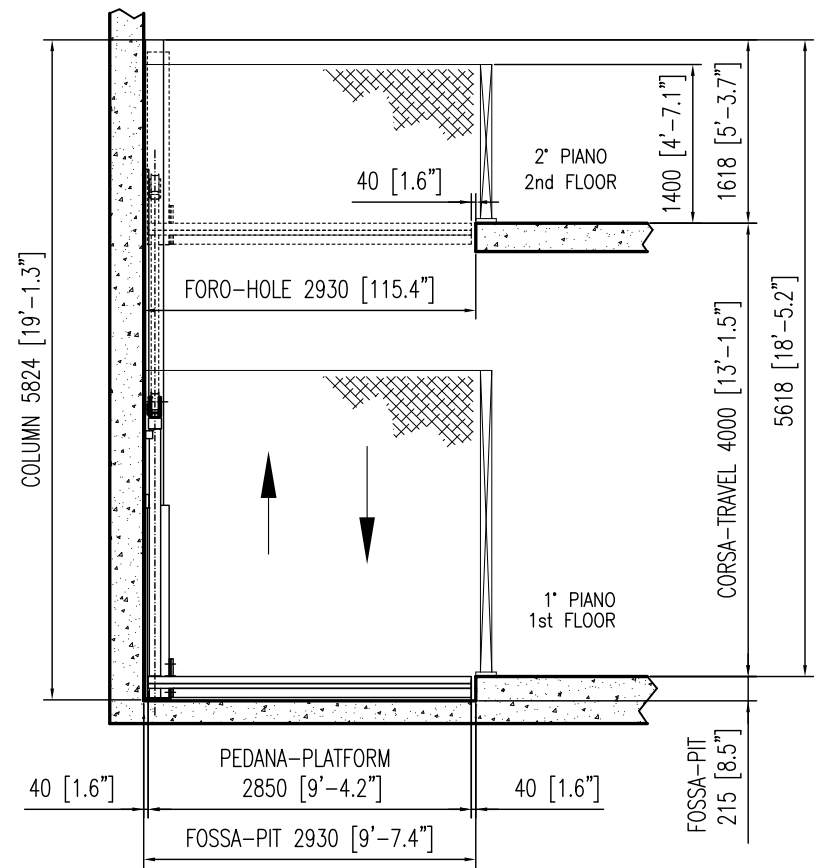

VISTA FRONTALE
FRONT VIEW

VISTA LATERALE
SIDE VIEW

VISTA IN PIANTA
PLAN VIEW

MOVE 30L 4018020750