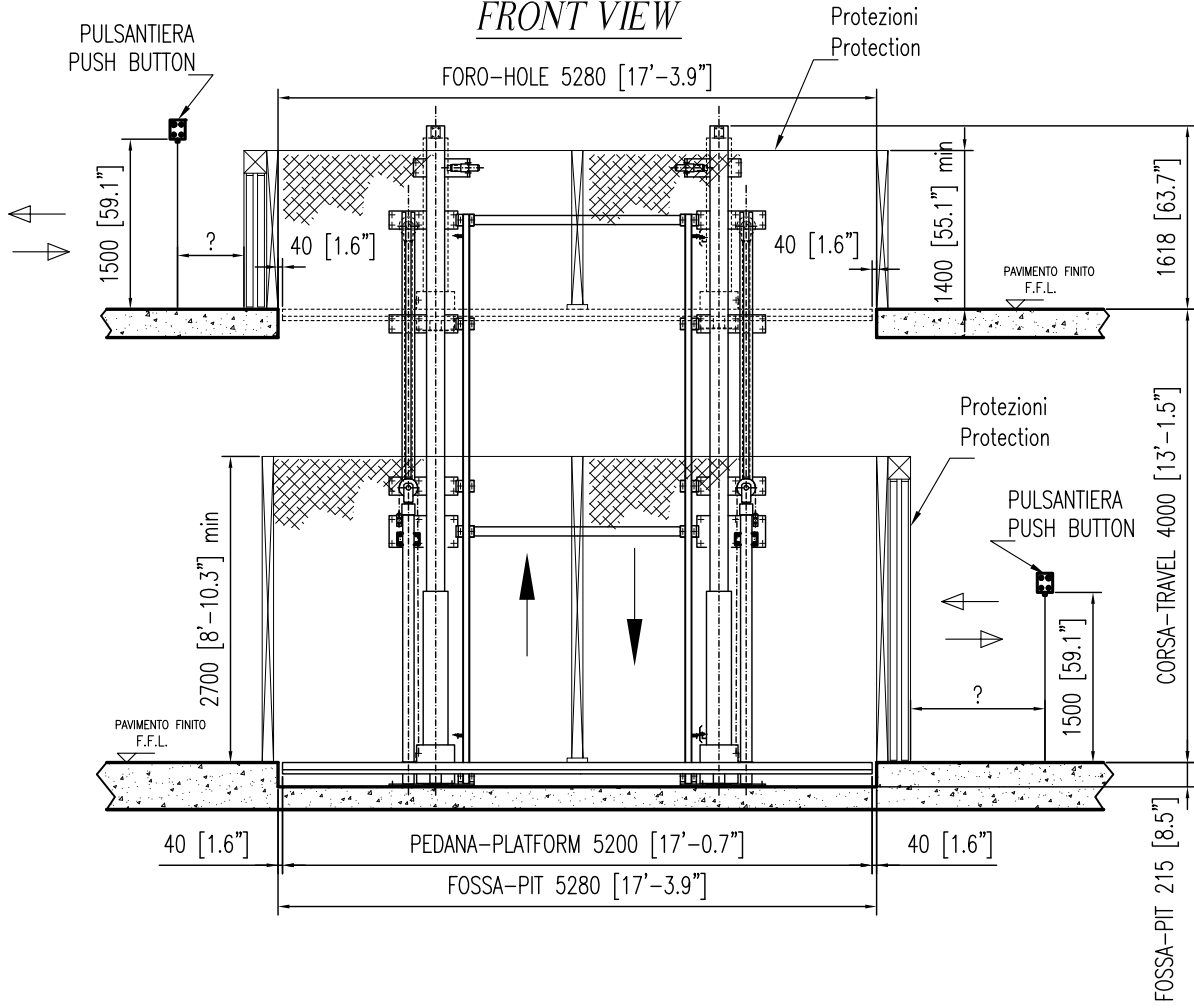

VISTA FRONTALE
FRONT VIEW

VISTA LATERALE
SIDE VIEW

VISTA IN PIANTA
PLAN VIEW

MOVE 30L 4018020750