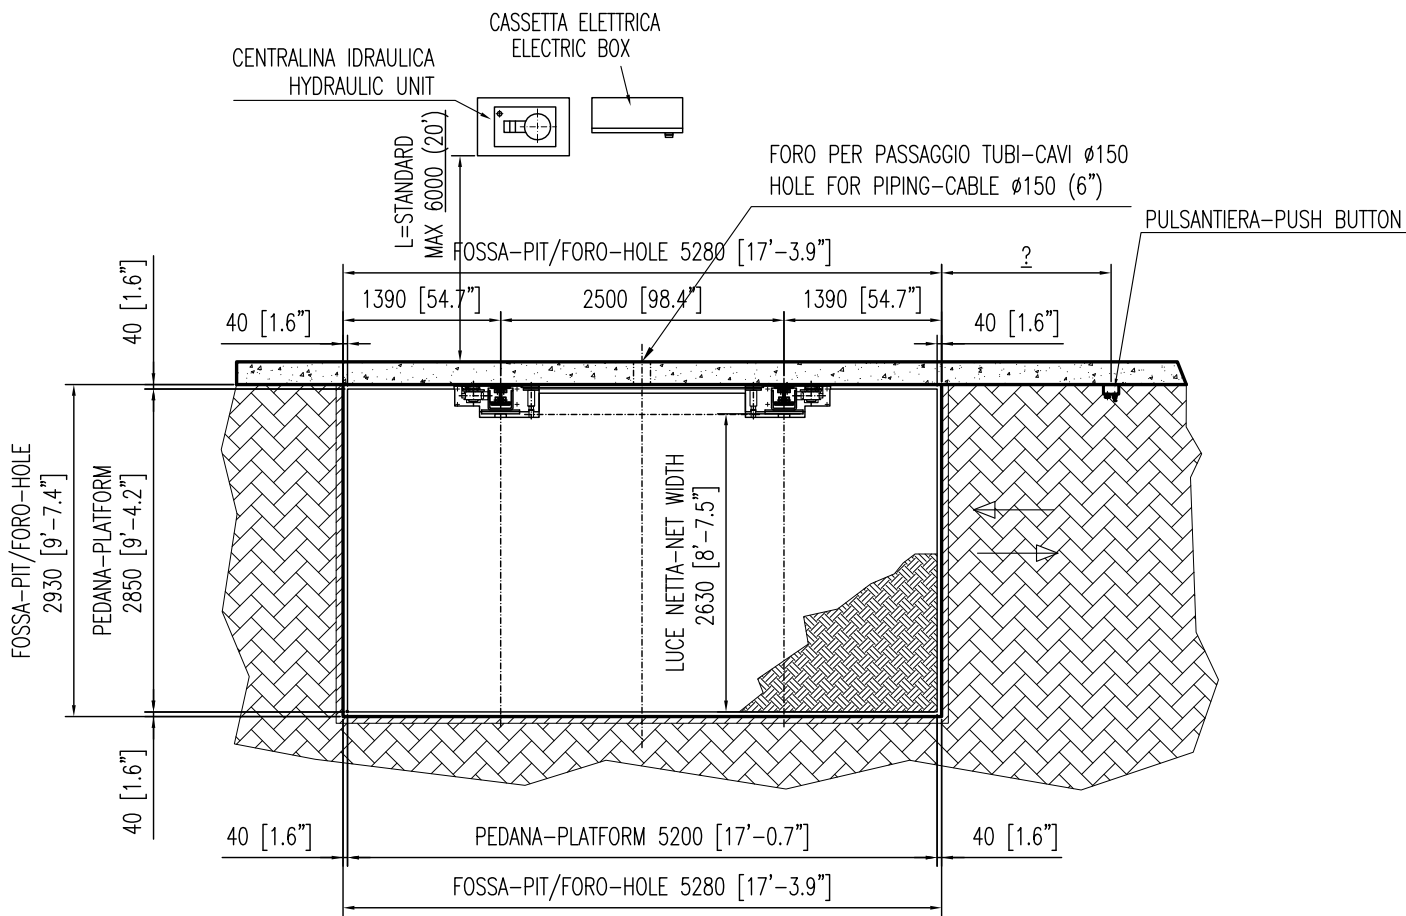

VISTA FRONTALE
FRONT VIEW

VISTA LATERALE
SIDE VIEW

VISTA IN PIANTA
PLAN VIEW

MOVE 30L 4018020750